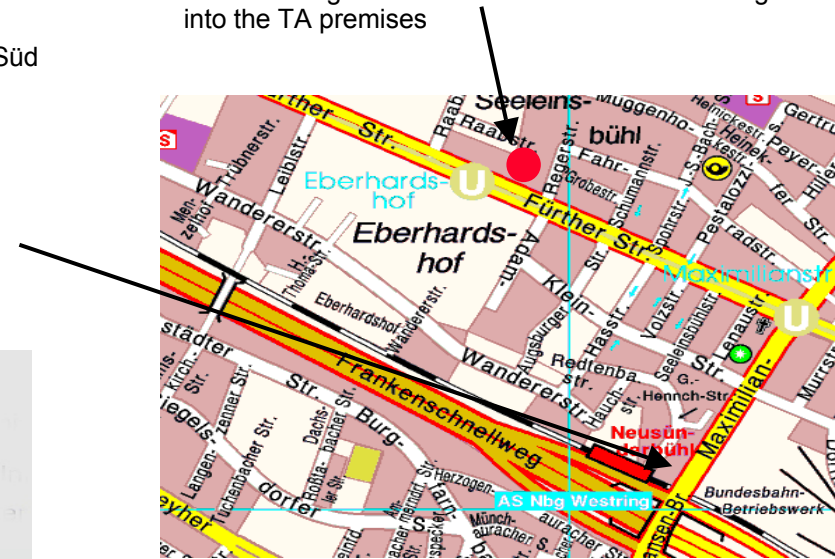

- take the A3 motorway, exiting at Fürth/Erlangen
- at this exit take the A73 motorway (direction Furth/Nurnberg) and **exit at Nürnberg-Westring**, turning left onto Westring

From all directions via motorway intersection Nürnberg-Süd

- take A73 motorway, direction Nürnberg/Fürth
- at motorway intersection Nürnberg-Hafen take exit "**Nürnberg/Centrum**" (with "C")
- after exiting "Nürnberg/Centrum" follow road until **exit Nürnberg-Westring**.
- turn right onto Westring

From exit Nürnberg-Westring

- heading in the direction of the **airport**
- at the second traffic lights turn left onto **Fürther Straße**
- at the underground station "Eberhardshof" turn right into the TA premises

From main station Nürnberg

- Taxi: journey time – approx. 10 minutes
- Train (Underground): Journey time approx. 10 minutes
- Underground directions: take the U1 (direction Fürth) to "Eberhardshof" (directly opposite the TA-premises)