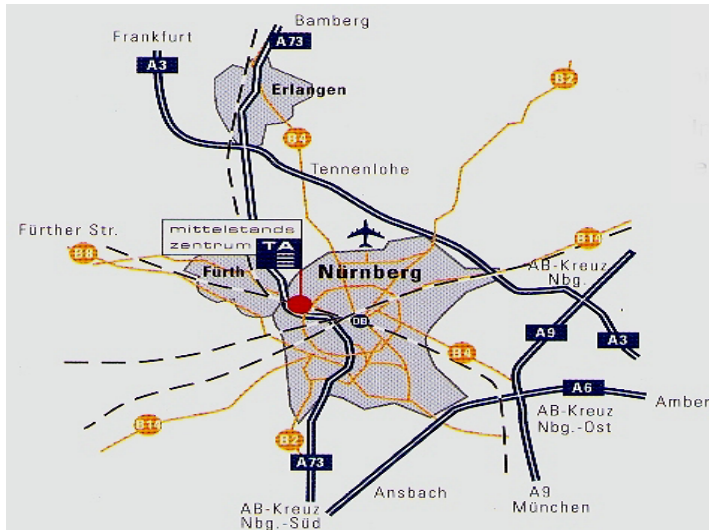

- take the A3 motorway, exiting at Fürth/Erlangen
- at this exit take the A73 motorway (direction Furth/Nurnberg) and **exit at Nürnberg-Westring**, turning left onto Westring

From all directions via motorway intersection Nürnberg-Süd

- take A73 motorway, direction Nürnberg/Fürth
- at motorway intersection Nürnberg-Hafen take exit "**Nürnberg/Centrum**" (with "C")
- after exiting "Nürnberg/Centrum" follow road until **exit Nürnberg-Westring**.
- turn right onto Westring

From exit Nürnberg-Westring

- heading in the direction of the **airport**
- at the second traffic lights turn left onto **Fürther Straße**
- at the underground station "Eberhardshof" turn right into the TA premises

From main station Nürnberg

- Taxi: journey time – approx. 10 minutes
- Train (Underground): Journey time approx. 10 minutes
- Underground directions: take the U1 (direction Fürth) to "Eberhardshof" (directly opposite the TA-premises)